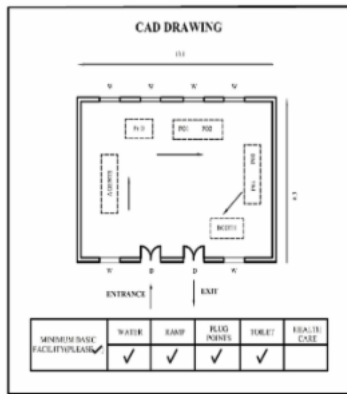

Nazri Naksha

Google Map View

Polling Station Building Front View

Polling Station Front View

Cad View

Key MAP View