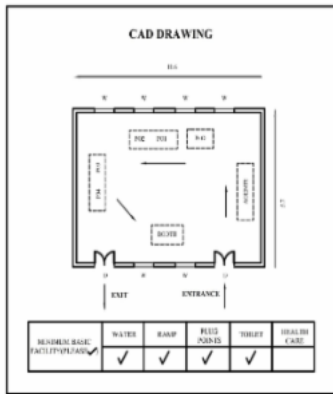

Nazri Naksha

Google Map View

Polling Station Building Front View

Polling Station Front View

Cad View

Key MAP View