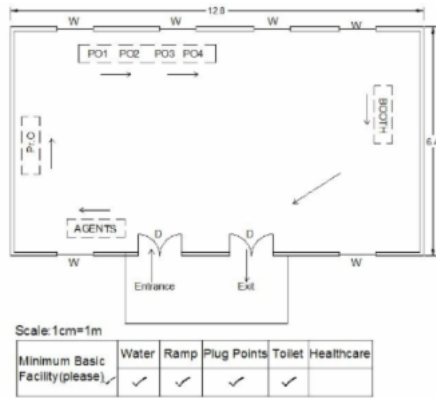

Nazri Naksha

Google Map View

Polling Station Building Front View

Polling Station Front View

Cad View

Key MAP View