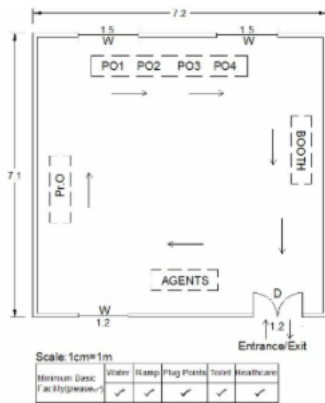

Nazri Naksha

Google Map View

Polling Station Building Front View

Polling Station Front View

Cad View

Key MAP View