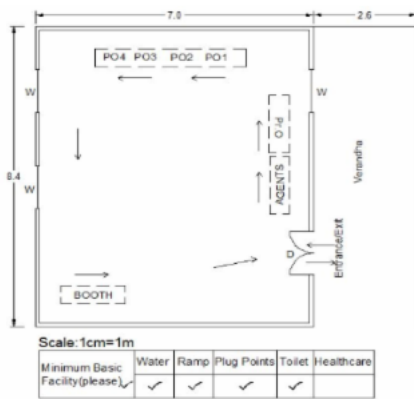

Nazri Naksha

Google Map View

Polling Station Building Front View

Polling Station Front View

Cad View

Key MAP View