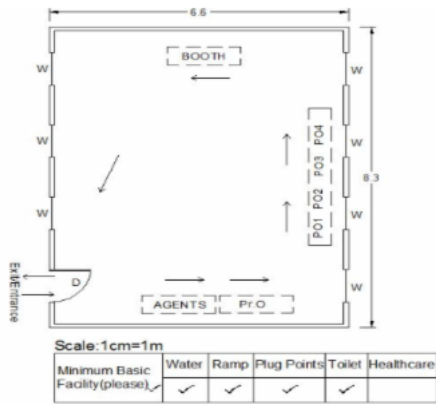

Nazri Naksha

Google Map View

Polling Station Building Front View

Polling Station Front View

Cad View

Key MAP View