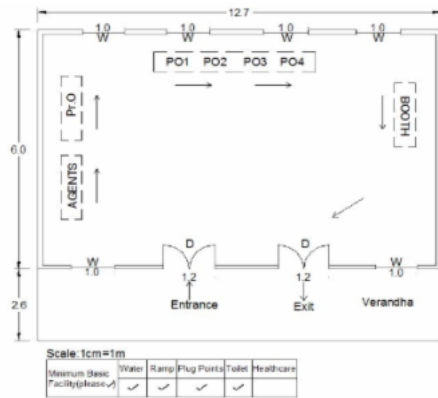

Nazri Naksha

Google Map View

Polling Station Building Front View

Polling Station Front View

Cad View

Key MAP View