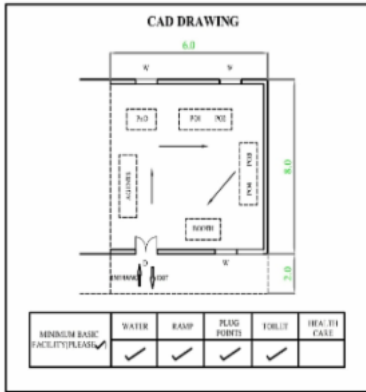

Nazri Naksha

Google Map View

Polling Station Building Front View

Polling Station Front View

Cad View

Key MAP View