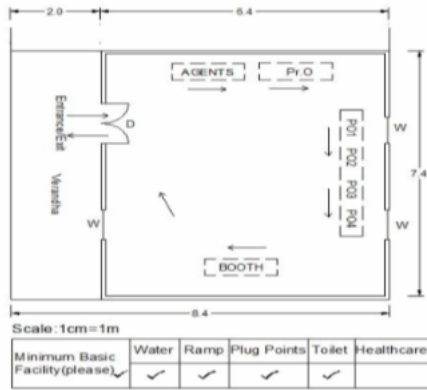

Nazri Naksha

Google Map View

Polling Station Building Front View

Polling Station Front View

Cad View

Key MAP View