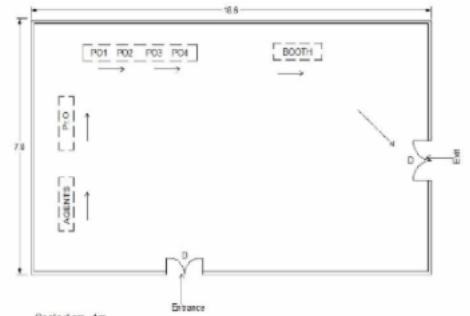

Polling Station Front View

Cad View

Scale 1cm=1m

Minimum Basic Facility(please)	Water	Ramp	Plug Points	Toilet	Healthcare
✓	✓	✓	✓	✓	

Key MAP View

Scale 1cm=1m

Minimum Basic Facility(please)	Water	Ramp	Plug Points	Toilet	Healthcare
✓	✓	✓	✓	✓	