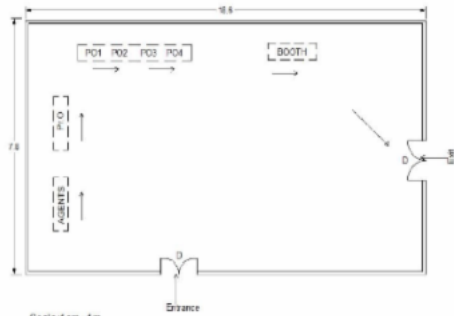

Polling Station Front View

Cad View

Scale 1cm=1m

Minimum Basic Facility(please)	Water	Ramp	Plug Points	Toilet	Healthcare
✓	✓	✓	✓	✓	

Key MAP View

Scale 1cm=1m

Minimum Basic Facility(please)	Water	Ramp	Plug Points	Toilet	Healthcare
✓	✓	✓	✓	✓	