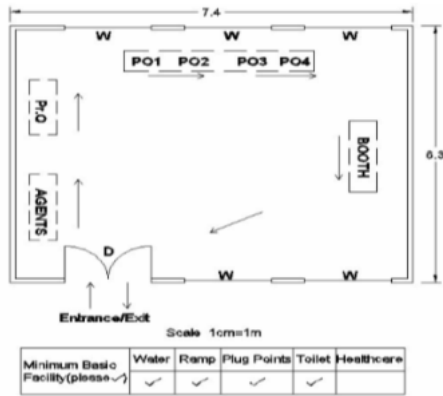

Nazri Naksha

Google Map View

Polling Station Building Front View

Polling Station Front View

Cad View

Key MAP View