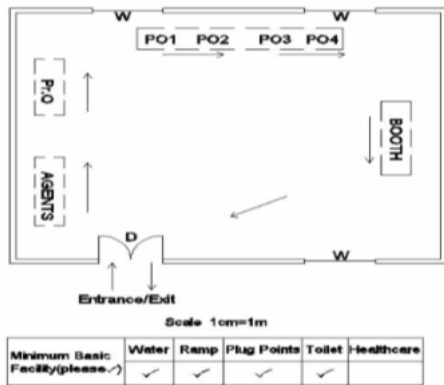

Nazri Naksha

Google Map View

Polling Station Building Front View

Polling Station Front View

Cad View

Key MAP View