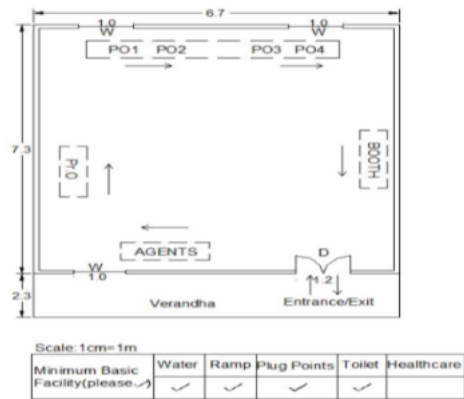

Nazri Naksha

Google Map View

Polling Station Building Front View

Polling Station Front View

Cad View

Key MAP View