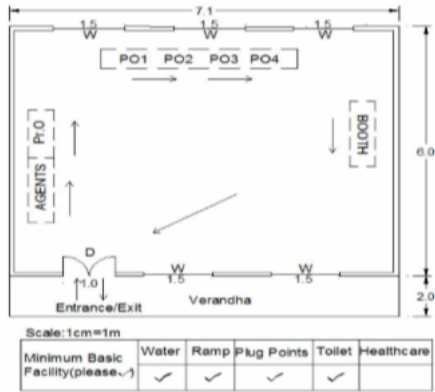

Nazri Naksha

Google Map View

Polling Station Building Front View

Polling Station Front View

Cad View

Key MAP View