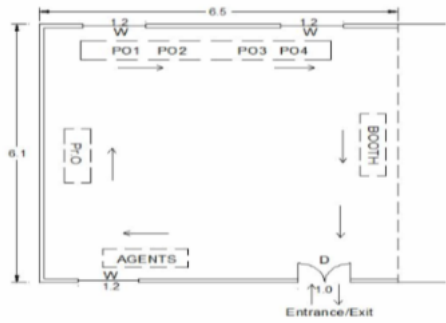

**Google Map View**

**Polling Station Building Front View**

**Polling Station Front View**

**Cad View**

Scale: 1cm=1m

Minimum Basic Facility (please)	Water	Ramp	Plug Points	Toilet	Healthcare
<input checked="" type="checkbox"/>	<input checked="" type="checkbox"/>	<input checked="" type="checkbox"/>	<input checked="" type="checkbox"/>	<input checked="" type="checkbox"/>	<input type="checkbox"/>