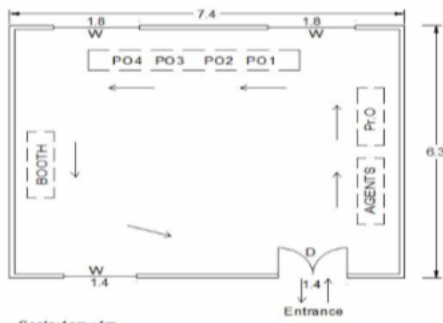

Nazri Naksha

Google Map View

Polling Station Building Front View

Polling Station Front View

Cad View

Key MAP View