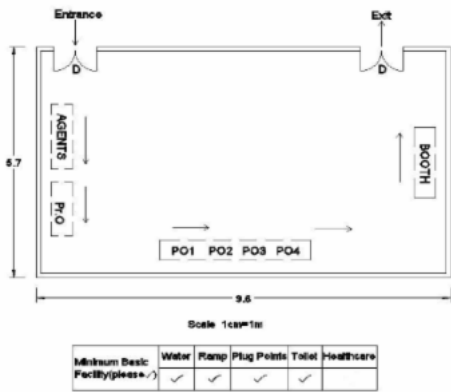

Nazri Naksha

Google Map View

Polling Station Building Front View

Polling Station Front View

Cad View

Key MAP View