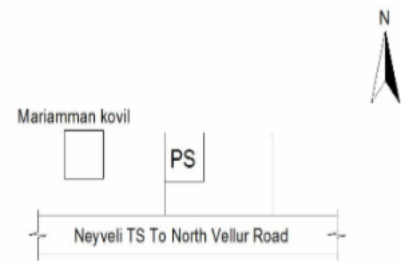

Key MAP View

Scale: 1cm=1m

Minimum Basic Facility (please ✓)	Water	Ramp	Plug Points	Toilet	Healthcare
	✓	✓	✓	✓