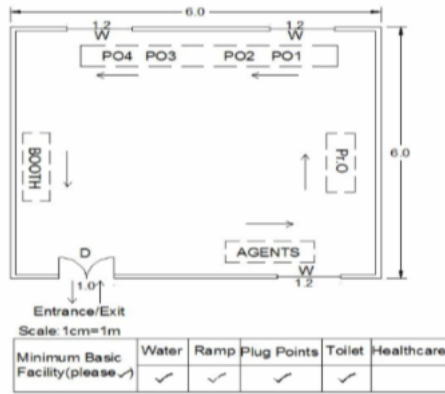

Nazri Naksha

Google Map View

Polling Station Building Front View

Polling Station Front View

Cad View

Key MAP View