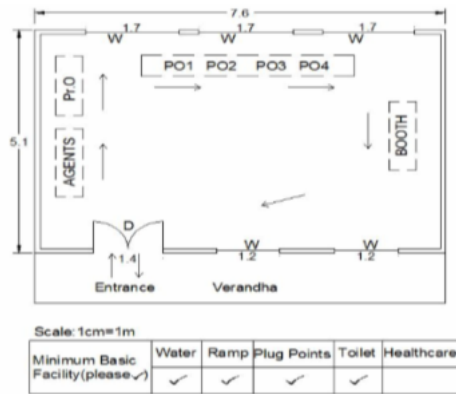

Nazri Naksha

Google Map View

Polling Station Building Front View

Polling Station Front View

Cad View

Key MAP View