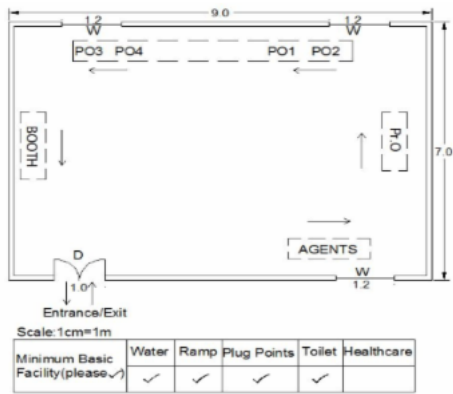

Nazri Naksha

Google Map View

Polling Station Building Front View

Polling Station Front View

Cad View

Key MAP View