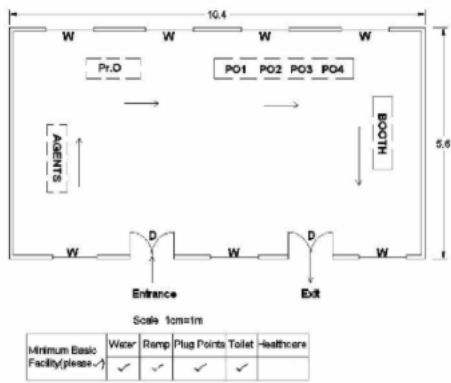

Nazri Naksha

Google Map View

Polling Station Building Front View

Polling Station Front View

Cad View

Key MAP View