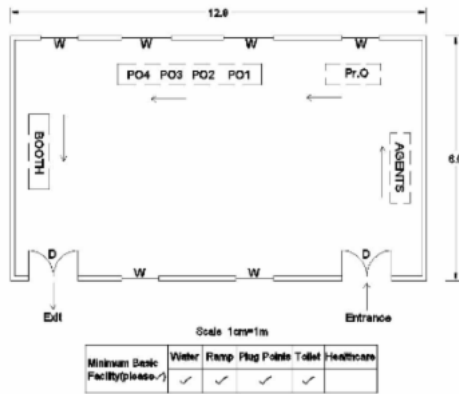

Nazri Naksha

Google Map View

Polling Station Building Front View

Polling Station Front View

Cad View

Key MAP View