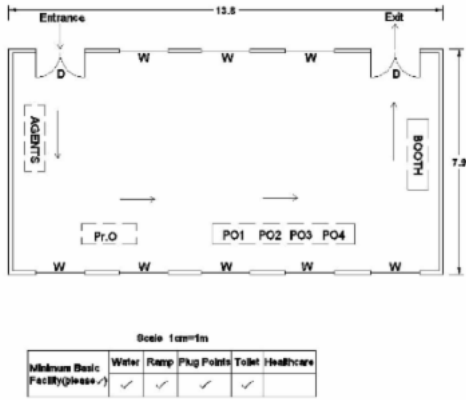

Nazri Naksha

Google Map View

Polling Station Building Front View

Polling Station Front View

Cad View

Key MAP View