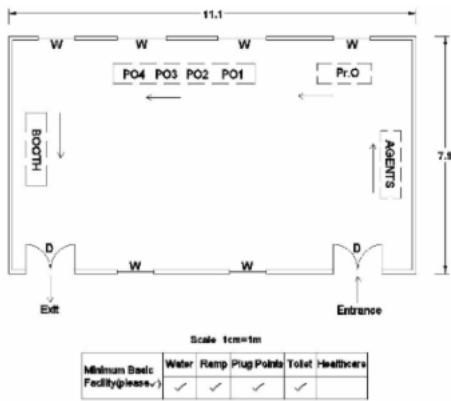

Nazri Naksha

Google Map View

Polling Station Building Front View

Polling Station Front View

Cad View

Key MAP View