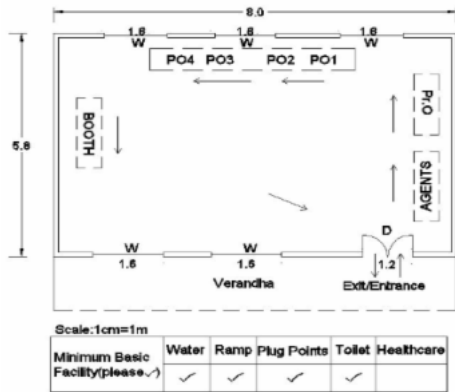

Nazri Naksha

Google Map View

Polling Station Building Front View

Polling Station Front View

Cad View

Key MAP View