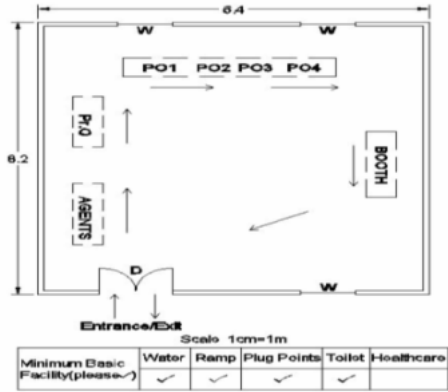

Nazri Naksha

Google Map View

Polling Station Building Front View

Polling Station Front View

Cad View

Key MAP View