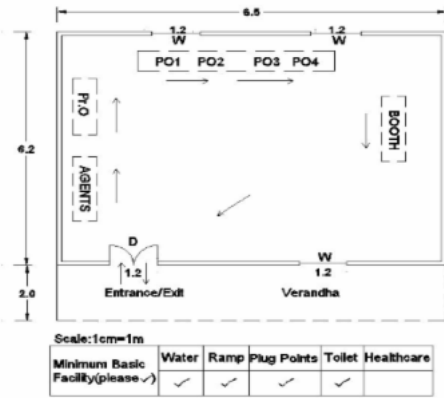

Nazri Naksha

Google Map View

Polling Station Building Front View

Polling Station Front View

Cad View

Key MAP View