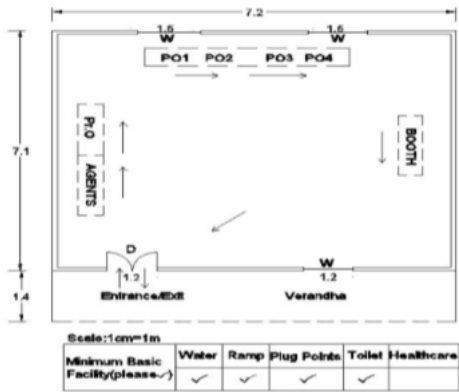

Nazri Naksha

Google Map View

Polling Station Building Front View

Polling Station Front View

Cad View

Key MAP View