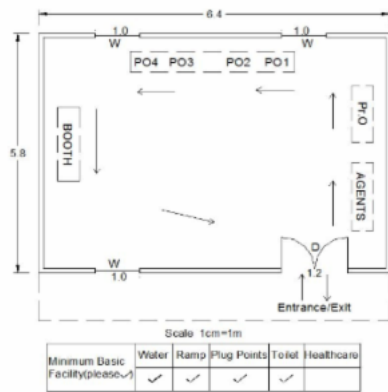

Nazri Naksha

Google Map View

Polling Station Building Front View

Polling Station Front View

Cad View

Key MAP View