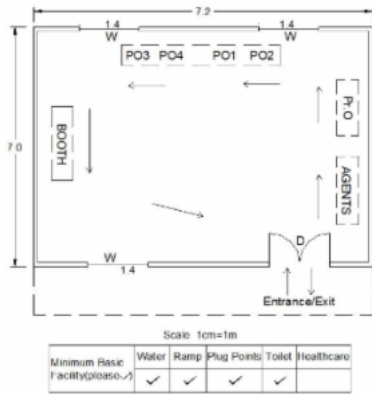

Nazri Naksha

Google Map View

Polling Station Building Front View

Polling Station Front View

Cad View

Key MAP View