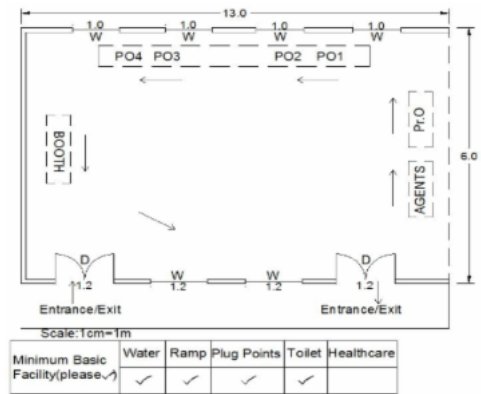

Nazri Naksha

Google Map View

Polling Station Building Front View

Polling Station Front View

Cad View

Key MAP View