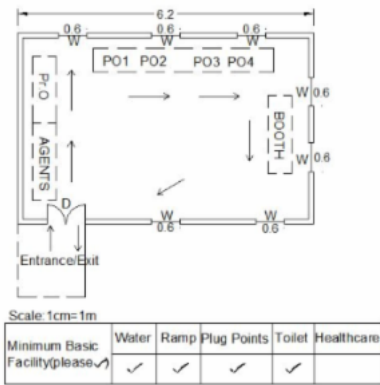

Nazri Naksha

Google Map View

Polling Station Building Front View

Polling Station Front View

Cad View

Key MAP View