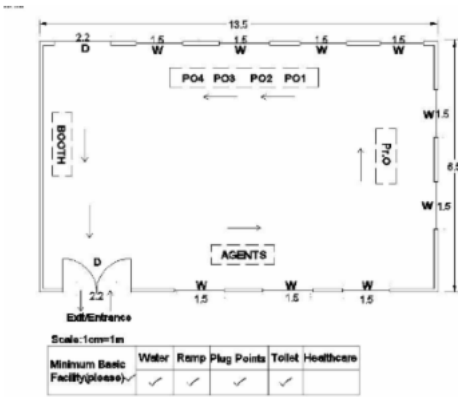

Nazri Naksha

Google Map View

Polling Station Building Front View

Polling Station Front View

Cad View

Key MAP View