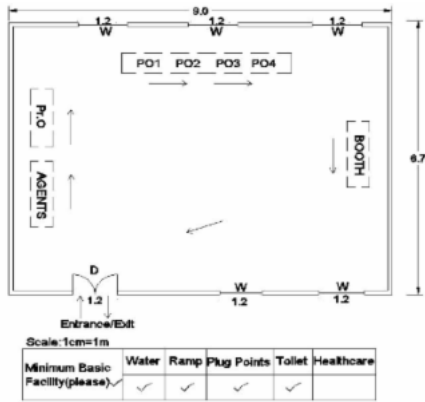

Nazri Naksha

Google Map View

Polling Station Building Front View

Polling Station Front View

Cad View

Key MAP View