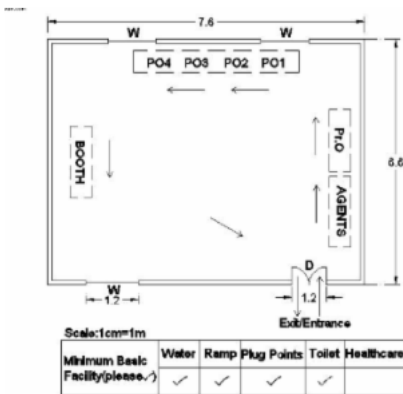

Nazri Naksha

Google Map View

Polling Station Building Front View

Polling Station Front View

Cad View

Key MAP View