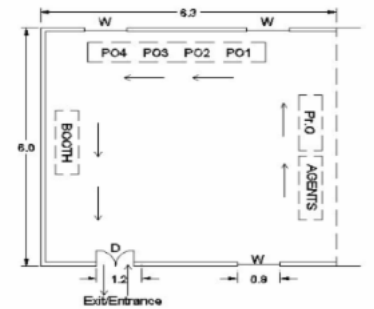

**Google Map View**

**Polling Station Building Front View**

**Polling Station Front View**

**Cad View**

Scale: 1cm=1m

Minimum Basic Facility (please ✓)	Water	Ramp	Plug Points	Toilet	Healthcare
	✓	✓	✓	✓	

**Key MAP View**