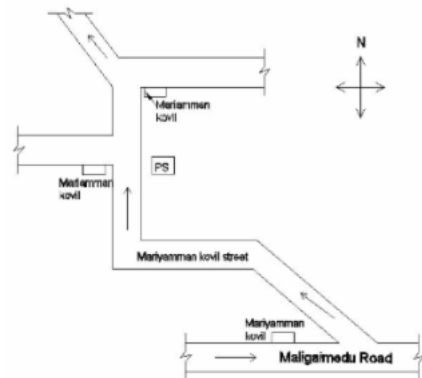

**Google Map View**

**Polling Station Building Front View**

**Polling Station Front View**

**Cad View**

Scale: 1cm=1m

Minimum Basic Facility (please ✓)	Water	Ramp	Plug Points	Toilet	Healthcare
	✓	✓	✓	✓	

**Key MAP View**