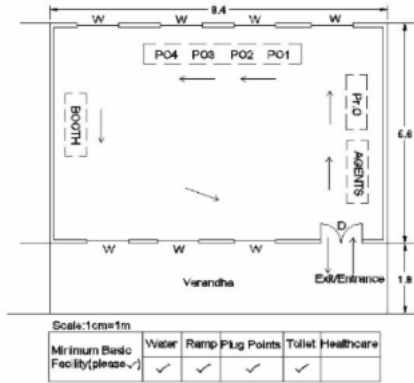

Nazri Naksha

Google Map View

Polling Station Building Front View

Polling Station Front View

Cad View

Key MAP View