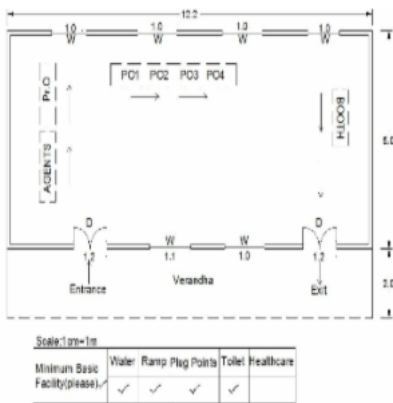

Nazri Naksha

Google Map View

Polling Station Building Front View

Polling Station Front View

Cad View

Key MAP View