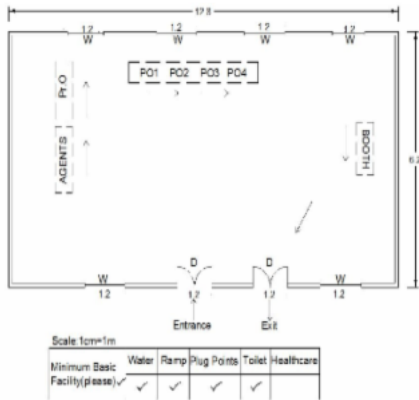

Nazri Naksha

Google Map View

Polling Station Building Front View

Polling Station Front View

Cad View

Key MAP View