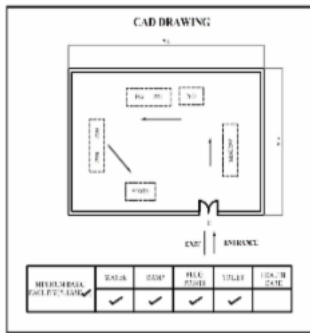

Nazri Naksha

Google Map View

Polling Station Building Front View

Polling Station Front View

Cad View

Key MAP View