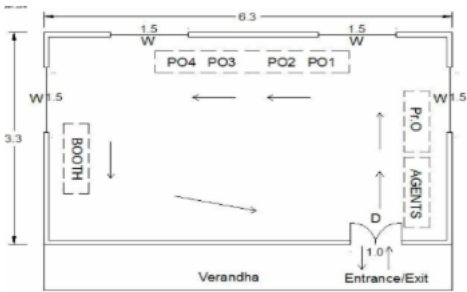

Nazri Naksha

Google Map View

Polling Station Building Front View

Polling Station Front View

Cad View

Scale: 1cm=1m

Minimum Basic Facility (please ✓)	Water	Ramp	Plug Points	Toilet	Healthcare
	✓	✓	✓	✓	

Key MAP View