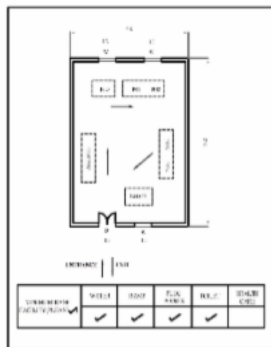

Nazri Naksha

Google Map View

Polling Station Building Front View

Polling Station Front View

Cad View

Key MAP View