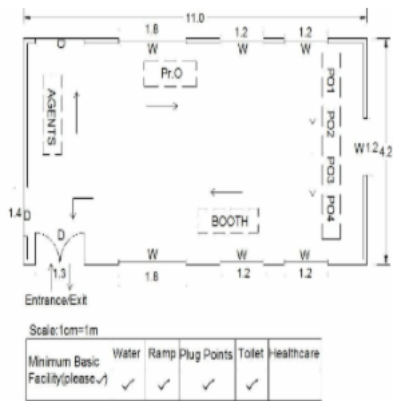

Nazri Naksha

Google Map View

Polling Station Building Front View

Polling Station Front View

Cad View

Key MAP View