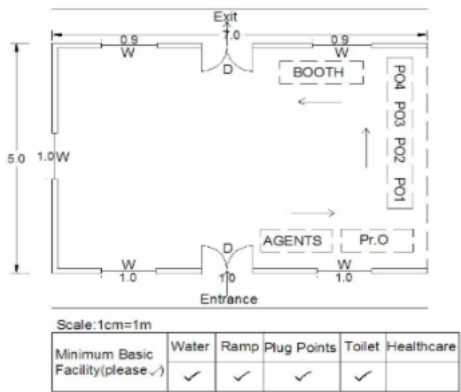

Nazri Naksha

Google Map View

Polling Station Building Front View

Polling Station Front View

Cad View

Key MAP View