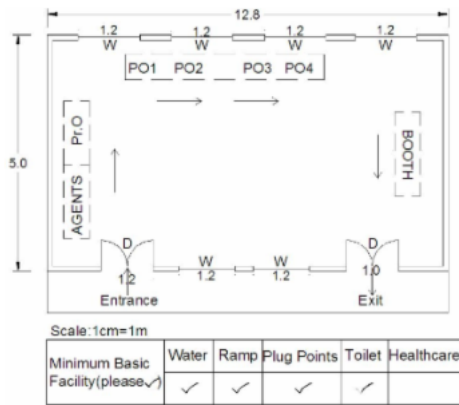

Nazri Naksha

Google Map View

Polling Station Building Front View

Polling Station Front View

Cad View

Key MAP View