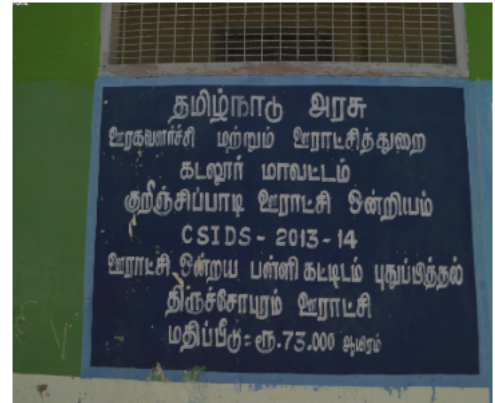

Polling Station Front View