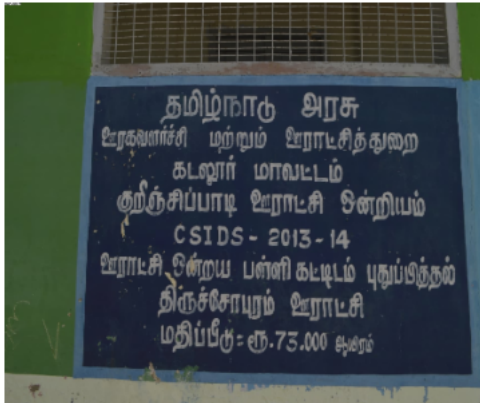

Polling Station Building Front View