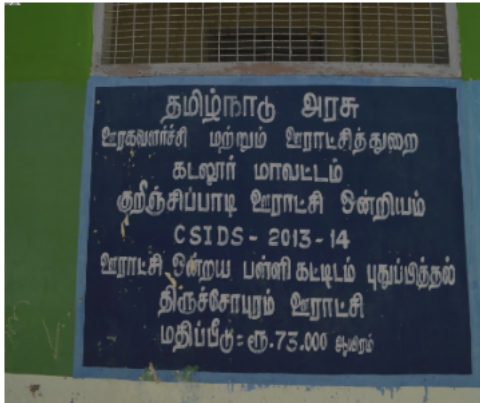

Polling Station Building Front View

Polling Station Front View