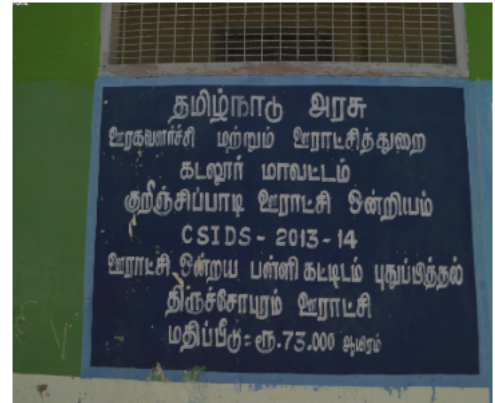

Polling Station Building Front View

Polling Station Front View