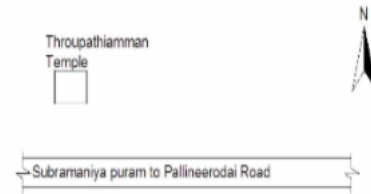

Nazri Naksha

Google Map View

Polling Station Building Front View

Polling Station Front View

Cad View

Key MAP View

Scale: 1cm=1m

Minimum Basic Facility (please ✓)	Water	Ramp	Plug Points	Toilet	Healthcare
✓	✓	✓	✓	✓	